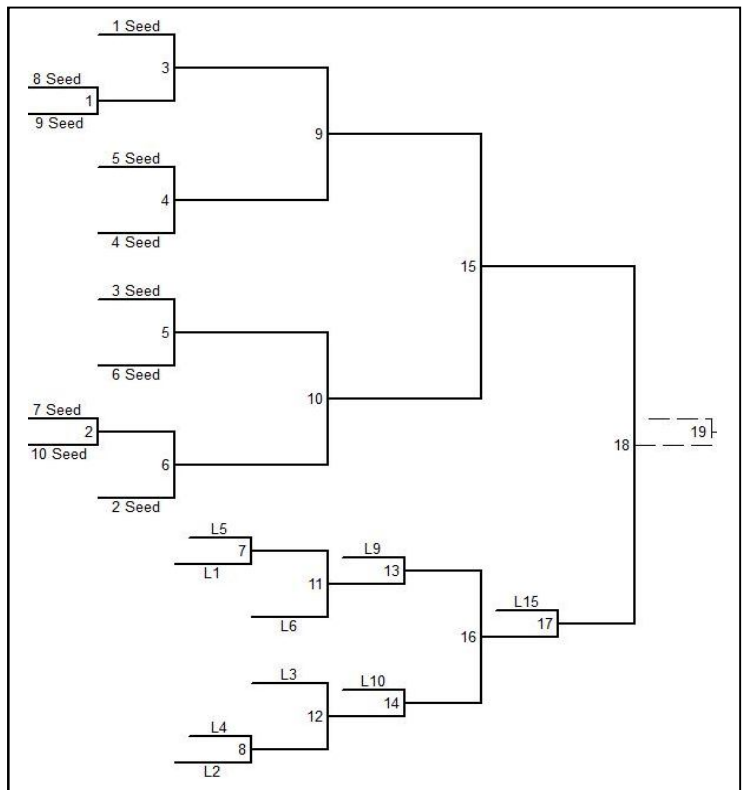

For game cancellation or other league information please contact one of these resources:
Activity Hotline: (402) 443-4500
Web Site: www.wahooparksandrec.com