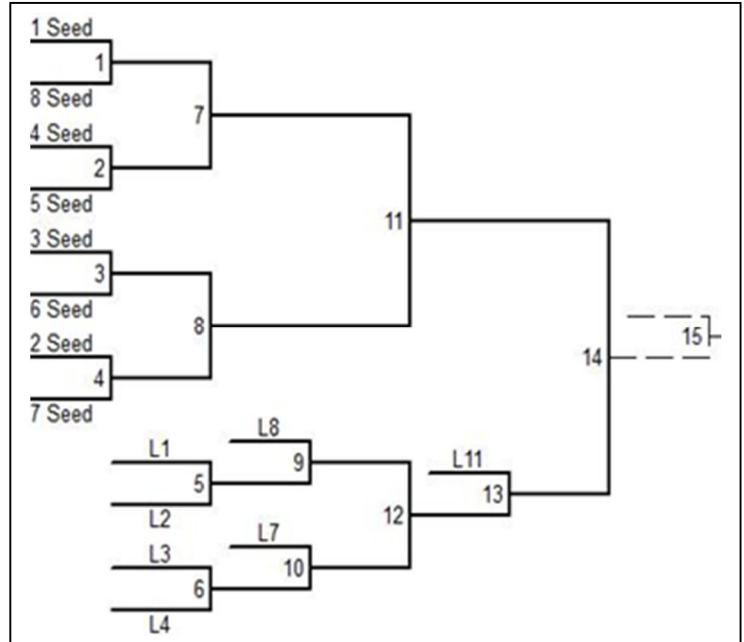

In the event of inclement weather conditions and other league information please contact one of these resources:
Phone Hotline: 443-4500   Web Site: www.wahooparksandrec.com