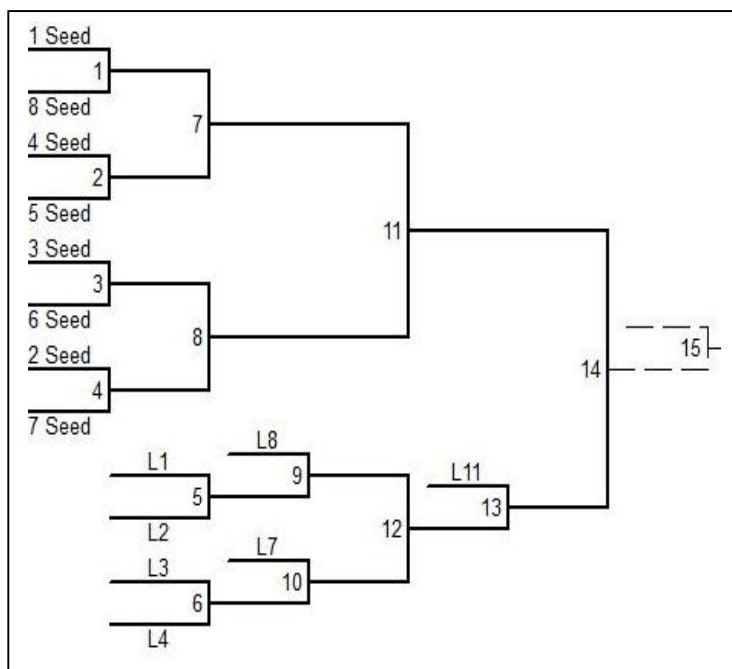

January 10th
 6:00 1 vs 3
 6:50 6 vs 7
January 11th
 6:00 2 vs 3
 6:50 8 vs 5
 7:40 4 vs 1

January 17th
 6:00 1 vs 2
 6:50 4 vs 5
January 18th
 6:00 3 vs 4
 6:50 5 vs 6
 7:40 7 vs 8

January 25th
 6:00 6 vs 8
 6:50 2 vs 5
 7:40 4 vs 7

Tournament:
February 1st
 6:00 Game #1
 6:30 Game #2
 7:00 Game #3
 7:30 Game #4

February 7th
 6:00 Game #5
 6:50 Game #6
February 8th
 6:00 Game #7
 6:50 Game #8
 7:40 Game #11

February 14th
 6:00 Game #9
 6:50 Game #10
 7:40 Game #12
February 15th
 6:00 Game #13
 6:50 Game #14
 7:40 Game #15